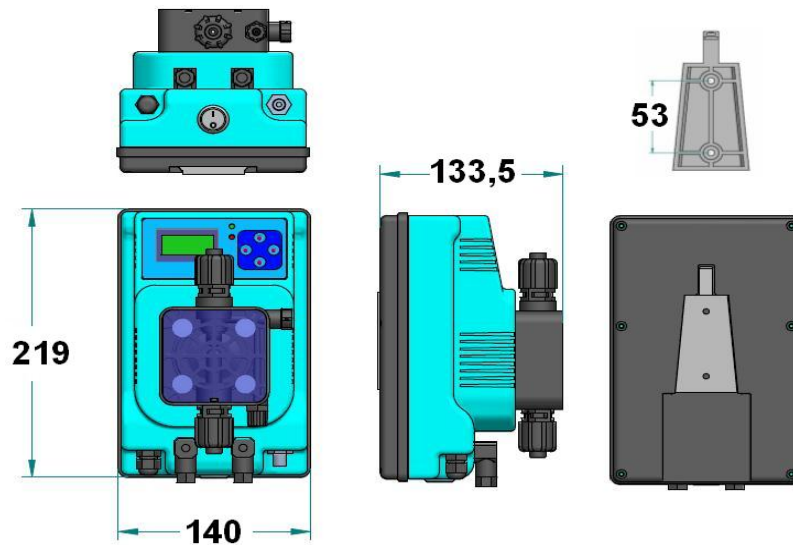

SOLENOID PUMP ME3-MA

Data
Sheet

DESCRIPTION

- ✓ Digital dosing pump with proportional flow rate according to 0/4-20 mA signal
- ✓ 2 different working mode: **constant** or **proportional**
- ✓ 4 different languages menu: **Italian, French, Spanish and English**
- ✓ Built in Overdose alarm
- ✓ Starting time delay setting
- ✓ Backlit digital 8x2 display
- ✓ Status and programming led
- ✓ IP 65 Protection Degree
- ✓ Reinforced PP body
- ✓ Instant flow rate % visualization
- ✓ 100% Made in Italy
- ✓ CE approved
- ✓ Standard Power Supply 230 Vac

OPTIONAL

- ✓ Level probe input
- ✓ Flow switch input
- ✓ ON/OFF switch
- ✓ PVDF pump head with PTFE seals (suitable to dose High Concentration Sodium Hypochlorite or strong Oxidizing agents)

DESCRIPTION		
	Standard Material	Upon Request
Standard Version		
Pump Head	PP 1/2" fitting	PVDF 1/2" fitting
High Flow rate model		
Pump Head	PVC 1/2" fitting	PTFE 1/2" fitting
High Pressure model		
Pump Head	PVC 1/2" fitting	PTFE 1/2" fitting
Balls	Pyrex	Ceramic, PTFE, AISI 316
Diaphragm	PTFE	-----
Fittings	PP	PVDF
Seals	Viton®	EPDM
Valve body	PP 4 x 6	PVDF 4 x 6
Foot filter	PP 4 x 6 lip valve	PVDF 4 x 6 ball valve
Injection valve	PP4 x 6 ball valve	PVDF 4x6 ball valve
Suction tube	PVC 4 x 6	PVDF 4 x 6
Delivery tube	PE 4 x 6	PVDF 4 x 6

SOLENOID PUMP ME3-MA

Data
Sheet

TECHNICAL SPECIFICATIONS											
Standard	Max l/h	Pressure		Max cc / imp	Stroke	Solenoid	Pump Head	Power [Watt]	Pulses	Weight	
		Bar	PSI							kg.	Lbs
10-02	10	02	29,4	1,11	1,3	Ø 80	PP	60	150	3,5	7,7
05-10	05	10	145	0,55	1,1	Ø 80	PP	60	150	3,5	7,7
04-12	04	12	176	0,44	0,9	Ø 80	PP	60	150	3,5	7,7
High Flow rate											
24-01	24	01	15	3,34	2,2	Ø 90	PVC	60	150	4,0	8,8
22-02	22	02	29	2,89	2,2	Ø 90	PVC	60	150	4,0	8,8
High Pressure											
06-15	03	15	218	0,33	1,4	Ø 90	PVC	60	150	4,0	8,8
04-18	02	18	261	0,22	1,4	Ø 90	PVC	60	150	4,0	8,8