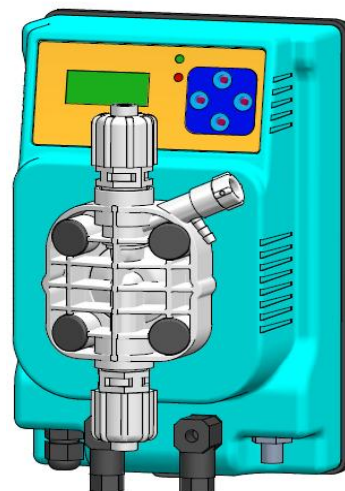

SOLENOID PUMP ME3-MA

Data
Sheet

DESCRIPTION

- ✓ Digital dosing pump with proportional flow rate according to 0/4-20 mA signal
- ✓ 2 different working mode: **constant** or **proportional**
- ✓ 4 different languages menu: **Italian, French, Spanish and English**
- ✓ Built in Overdose alarm
- ✓ Starting time delay setting
- ✓ Backlit digital 8x2 display
- ✓ Status and programming led
- ✓ IP 65 Protection Degree
- ✓ Reinforced PP body
- ✓ Instant flow rate % visualization
- ✓ 100% Made in Italy
- ✓ CE approved
- ✓ Standard Power Supply 230 Vac

OPTIONAL

- ✓ Level probe input
- ✓ Flow switch input
- ✓ ON/OFF switch
- ✓ PVDF pump head with PTFE seals (suitable to dose High Concentration Sodium Hypochlorite or strong Oxidizing agents)

DESCRIPTION		
	Standard Material	Upon Request
Standard Version		
Pump Head	PP 1/2" fitting	PVDF 1/2" fitting
High Flow rate model		
Pump Head	PVC 1/2" fitting	PTFE 1/2" fitting
High Pressure model		
Pump Head	PVC 1/2" fitting	PTFE 1/2" fitting
Balls	Pyrex	Ceramic, PTFE, AISI 316
Diaphragm	PTFE	-----
Fittings	PP	PVDF
Seals	Viton®	EPDM
Valve body	PP 4 x 6	PVDF 4 x 6
Foot filter	PP 4 x 6 lip valve	PVDF 4 x 6 ball valve
Injection valve	PP4 x 6 ball valve	PVDF 4x6 ball valve
Suction tube	PVC 4 x 6	PVDF 4 x 6
Delivery tube	PE 4 x 6	PVDF 4 x 6

SOLENOID PUMP ME3-MA

Data
Sheet

TECHNICAL SPECIFICATIONS											
Standard	Max l/h	Pressure		Max cc / imp	Stroke	Solenoid	Pump Head	Power [Watt]	Pulses	Weight	
		Bar	PSI							kg.	Lbs
10-02	10	02	29,4	1,11	1,3	Ø 80	PP	60	150	3,5	7,7
05-10	05	10	145	0,55	1,1	Ø 80	PP	60	150	3,5	7,7
04-12	04	12	176	0,44	0,9	Ø 80	PP	60	150	3,5	7,7
High Flow rate											
24-01	24	01	15	3,34	2,2	Ø 90	PVC	60	150	4,0	8,8
22-02	22	02	29	2,89	2,2	Ø 90	PVC	60	150	4,0	8,8
High Pressure											
06-15	03	15	218	0,33	1,4	Ø 90	PVC	60	150	4,0	8,8
04-18	02	18	261	0,22	1,4	Ø 90	PVC	60	150	4,0	8,8